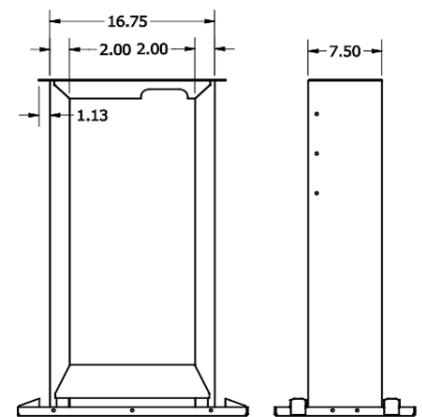

Dimensional Drawings

Ordering Information*

Product Code	Product Configuration
RA-DCP-D1-A	Core Pedestal for ICE-30 and ICE-22 V2X
RA-DCP-D2-A	Core Pedestal for ABB DC Wallbox

*Please note, the variants listed are representative and may not be a comprehensive list of available options. Consult with your InCharge Energy sales representative.