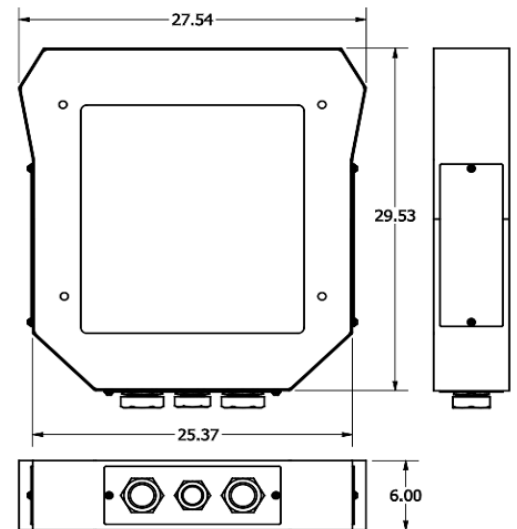

Specifications

- Dimensions: (D) 29.53 in x (W) 27.54 in x (H) 6 in
- Weight: 75lbs / 34.02kg

Dimensional Drawings for ICE-60/120/180
(dimensions in inches)

Compatible Chargers

- ICE-60/120/180
- ICE Slim Line Dispenser
- ICE-480 Power Cabinet