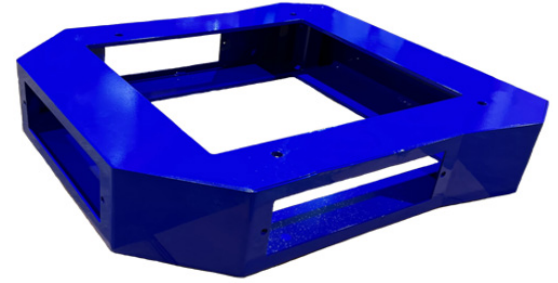

Overview

The InCharge Riser Platform is the ideal solution when conduits cannot be installed underground due to existing site conditions.

The Riser Platform offers a faster, less disruptive solution by enabling cable routing through access on both sides or the rear of the platform.

Riser Platform for ICE-60/120/180

Key Benefits

- Enables charger installation without additional construction
- Supports ADA requirements of existing hardware
- 3 different pathways for AC Input connection through the platform provide adaptability in various charging locations
- Indoor or outdoor use
- Mounting hardware included

Specifications

- Dimensions: (D) 29.53 in x (W) 27.54 in x (H) 6 in
- Weight: 75lbs / 34.02kg

Dimensional Drawings for ICE-60/120/180
(dimensions in inches)

Compatible Chargers

- ICE-60/120/180
- ICE Slim Line Dispenser
- ICE-480 Power Cabinet

Riser Platform for ICE Slim Line Dispenser

Ordering Information*

Product Code	Product Configuration
RMA-DP-FD	Riser Platform for ICE All-in-One Chargers
RMA-RP-HPD	Riser Platform for ICE Slim Line Dispenser
RMA-RP-HPC	Riser Platform for ICE-480 Power Cabinet