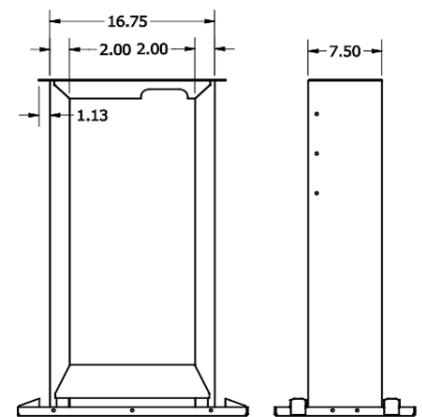

Key Benefits

- Space saving and compact design
- Includes 1 or 2 cable holsters
- ADA-compliant height for accessibility
- Indoor or outdoor use
- Mounting hardware included

Specifications

- Dimensions: (D) 14.25 in x (W) 23.63 in x (H) 38 in
- Weight: 56lbs / 25.4kg

Compatible Chargers

- ICE-30
- ABB Terra DC Wallbox

Core Pedestal
(shown with ICE-30)

Dimensional Drawings

Ordering Information*

Product Code	Product Configuration
RA-DCP-D1-A	Core Pedestal for ICE-30
RA-DCP-D2-A	Core Pedestal for ABB DC Wallbox