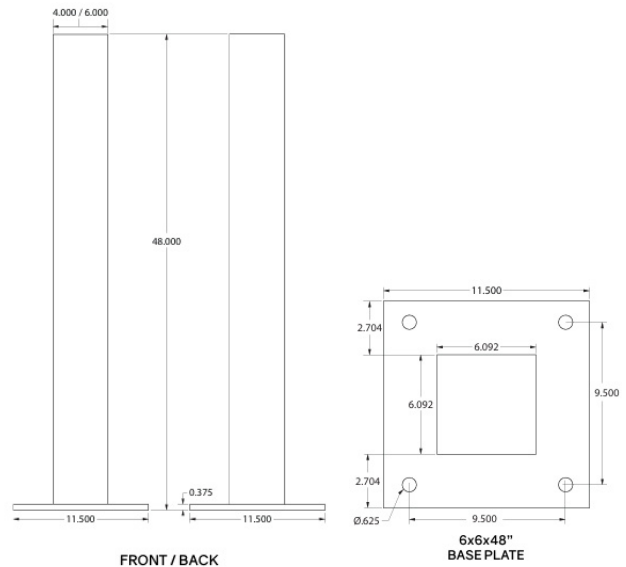

Specifications

- Dimensions: (D) 11.5 in x (W) 11.5 in x (H) 48 in

Compatible Chargers

- ICE-40A
- ICE-80A
- ICE Dual-80A
- ABB Terra AC Wallbox

Single or Dual Mount Level 2 Charger Pedestal

Dimensional Drawings (dimensions in inches)